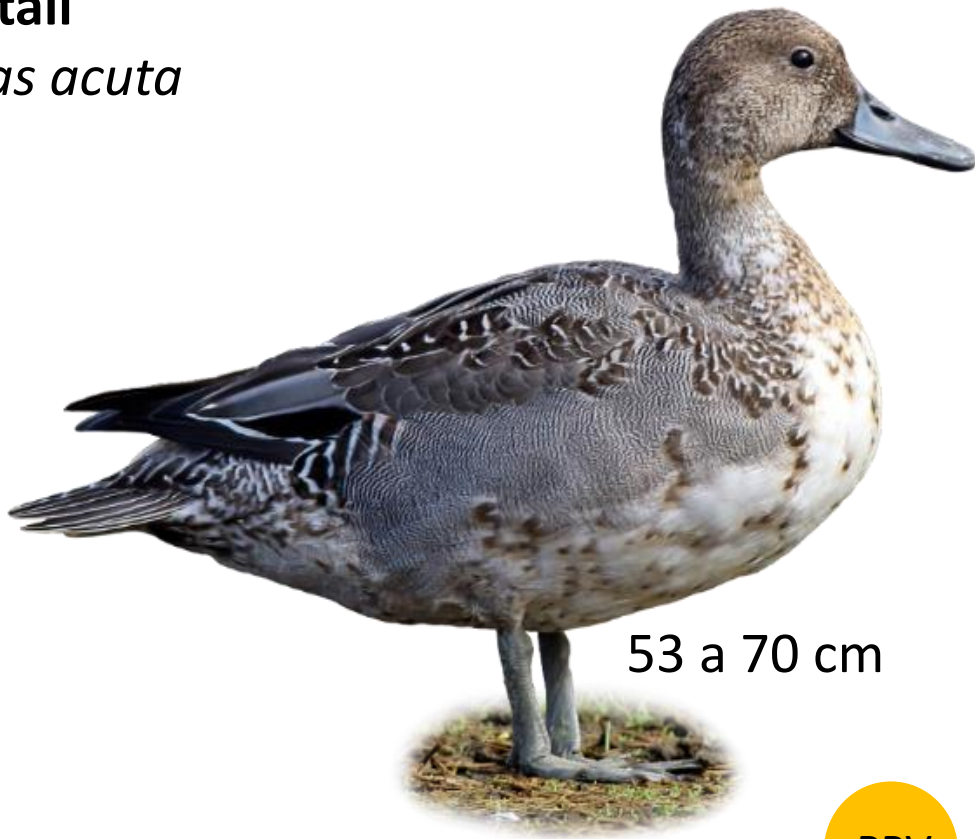

# Praia da Vitória Wetlands (Paul)

Between 2013 and 2022, Praia da Vitória Coastal Wet Green Infrastructure (IVHCPV) was visited by more than 124 species.

This infrastructure comprises 3 wetlands, Paul da Praia da Vitória (PPV), Paul do Belo Jardim (PBJ) and Paul da Pedreira do Cabo da Praia (PPCP).

Here you can find the most common birds to observe in these places:

- Pintail
- Kentish Plover
- Ringed Plover
- Ringed-Necked Duck
- Ruff
- Yellow-Legged Gull
- Moorhen
- Coot
- Tern
- Little Egret
- Grey Heron
- Wimbrel
- Teal
- Black-tailed Godwit
- Tufted Duck
- Wigeon
- Sanderling
- Curlew Sandpiper
- Dunlin
- Turnstone
- Knot
- Grey Plover

## Pintail

*Anas acuta*

53 a 70 cm

**WINTERING REGULAR**

PPV

PPCP

ORDER ANSERIFORMES

## Kentish Plover

*Charadrius alexandrinus*

15 a 17 cm

**RESIDENT**

PBJ

PPCP

ORDER CHARADRIIFORMES